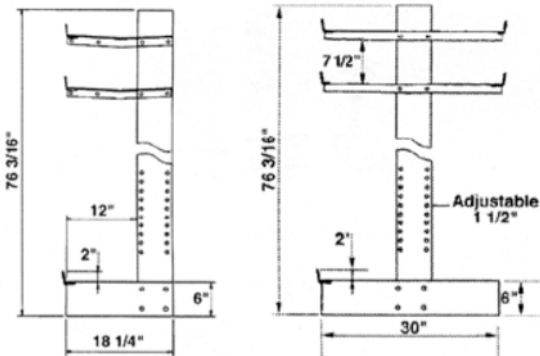

Minitree® Cantilever Rack

Standard Features & Benefits

- ◆ 250 lbs. capacity per arm
- ◆ Units can be configured as single or double arm racks
- ◆ Single column unit takes only 36" x 18-1/4" of floor space
- ◆ Complete unit includes 2 columns (with either single-sided or double-sided bases), 1 brace set, 14 arms plus hardware
- ◆ Features 7 pairs of adjustable arms per side for storing long and short materials
- ◆ 875 lbs. capacity per column per side*
- ◆ 12" Arm includes bolt on lip; arm is adjustable on 1-1/2" on centers
- ◆ Ships unassembled (KD)

Specifications

This light-duty adjustable arm cantilever rack is especially suited for improving work area appearance and organization of lightweight materials. The Minitree® efficiently stores plastic, conduit, extrusions, hydraulic tubing and similar lightweight materials.

Model No.	Description	Ht. (In.)	Arm Length (In.)	Capacity Per Arm (Lbs.)	Base Length (In.)	No. of Arms	Capacity Per Unit (Lbs.)	Wt. (Lbs.)
Complete Units								
MT251CS36	Single Arm Column Units	76 ³ / ₁₆ "	12	250	18 ¹ / ₄	14	1,750	165
MT251CD36	Double Arm Column Units	76 ³ / ₁₆ "	12	250	30	14 double	3,500	215
Components								
MT251CS	7' Single Column & Base w/hardware	—	—	—	18 ¹ / ₄	—	—	41
MT251CD	7' Double Column & Base w/hardware	—	—	—	30	—	—	46
MT251AS12	12' Single Arm w/Lip plus hardware	—	—	—	—	—	—	3.7
MT251AD12	12' Double Arm w/Lip plus hardware	—	—	—	—	—	—	6.6
MT251236	3' Brace Set w/hardware	—	—	—	—	—	—	31